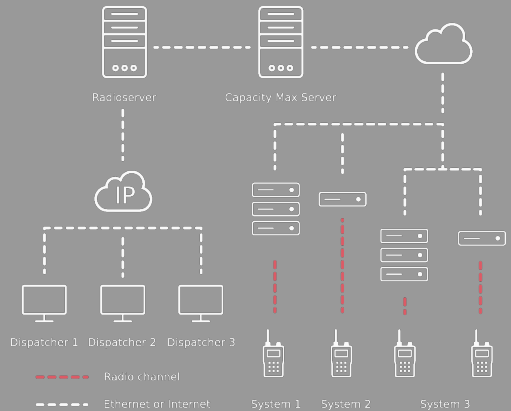

ConSEL PLUS Reliable Communications Essential for Safety

Greater ergonomics, productivity and efficiency thanks to better information sharing. Reliable radio communication is one of the key elements of effective operation of all public security agencies.

www.conselplus.com

 Works with Motorola Solutions MOTOTRBO™ radio systems

Application sold and supported by Motorola Solutions. Operates with MOTOTRBO radio systems. Used with Motorola MOTOTRBO radio systems, it offers a significant increase in their functionality. The IP-based solution allows dispatchers to work from multiple locations, transmit voice and send text messages, archive them, communicate with other dispatchers, diagnose the radio system, as well as a range of other functionalities increasing the system's operation efficiency.

ConSEL PLUS IS A SCALABLE SOLUTION, compatible with MOTOTRBO equipment, allowing connection to one or more systems, thus ensuring the possibility of integration and communication between their users and dispatchers.

Compatibility:

- IP SITE CONNECT
- CAPACITY PLUS SINGLE SITE

- CAPACITY PLUS MULTI SITE
- CAPACITY MAX

View of the dispatcher console working with two wide-area systems (IP Site Connect and Capacity Plus Multi Site). LOCATION POSITIONING module running. The console shows the use of the function key functionality (direct call to an individual contact or a group).