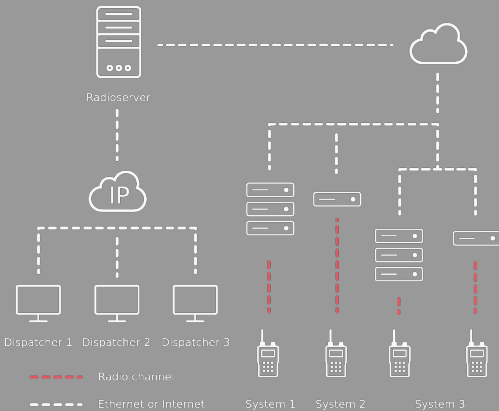

ConSEL PLUS Reliable Communications Essential for Safety

Greater ergonomics, productivity and efficiency thanks to better information sharing. Reliable radio communication is one of the key elements of effective operation of all public security agencies.

www.conselplus.com

 Works with Motorola Solutions MOTOTRBO™ radio systems

Application sold and supported by Motorola Solutions. Operates with MOTOTRBO radio systems. Used with Motorola MOTOTRBO radio systems, it offers a significant increase in their functionality. The IP-based solution allows dispatchers to work from multiple locations, transmit voice and send text messages, archive them, communicate with other dispatchers, diagnose the radio system, as well as a range of other functionalities increasing the system's operation efficiency.

ConSEL PLUS IS A SCALABLE SOLUTION, compatible with MOTOTRBO equipment, allowing connection to one or more systems, thus ensuring the possibility of integration and communication between their users and dispatchers.

Compatibility:

- IP SITE CONNECT
- CAPACITY PLUS SINGLE SITE

- CAPACITY PLUS MULTI SITE
- CAPACITY MAX

View of the dispatcher console working with two wide-area systems (IP Site Connect and Capacity Plus Multi Site). LOCATION POSITIONING module running. The console shows the use of the function key functionality (direct call to an individual contact or a group).