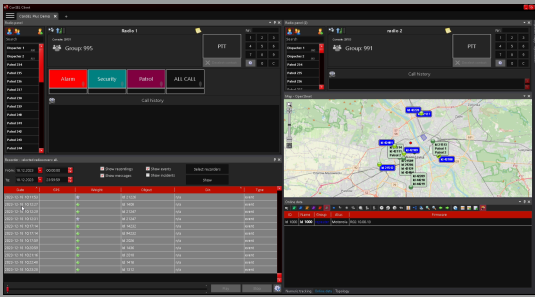

www.conselplus.com

 Works with Motorola Solutions MOTOTRBO™ radio systems

Application sold and supported by Motorola Solutions. Operates with MOTOTRBO radio systems. Used with Motorola MOTOTRBO radio systems, it offers a significant increase in their functionality. The IP-based solution allows dispatchers to work from multiple locations, transmit voice and send text messages, archive them, communicate with other dispatchers, diagnose the radio system, as well as a range of other functionalities increasing the system's operation efficiency.

ConSEL PLUS IS A SCALABLE SOLUTION, compatible with MOTOTRBO equipment, allowing connection to one or more systems, thus ensuring the possibility of integration and communication between their users and dispatchers.

Compatibility:

- IP SITE CONNECT
- CAPACITY PLUS SINGLE SITE

- CAPACITY PLUS MULTI SITE
- CAPACITY MAX

View of the dispatcher console working with two wide-area systems (IP Site Connect and Capacity Plus Multi Site). LOCATION POSITIONING module running. The console shows the use of the function key functionality (direct call to an individual contact or a group).

Core

- Voice & data transmission
- Text messaging - sending text messages (predefined or entered by the dispatcher) from the console
- Cross patch
- Intercom/chat between consoles
- Alarm
- Light or dark themes
- A wide range of configuration options (e.g. console window appearance, window frames, buttons for quick individual or talkgroup calls) allowing the application to be tailored to the user's requirements
- Dedicated buttons