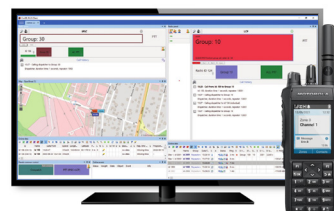

RESPOND

- Critical Connect
- Control Room Solutions

Motorola Solutions UK Ltd. Nova South, 160 Victoria Street, London, SW1E 5LB, United Kingdom.

MOTOROLA, MOTO, MOTOROLA SOLUTIONS and the Stylized M Logo are trademarks or registered trademarks of Motorola Trademark Holdings, LLC and are used under license. All other trademarks are the property of their respective owners. © 2023 Motorola Solutions, Inc. All rights reserved. (07-23)

*Camera footage is for illustrative purposes only