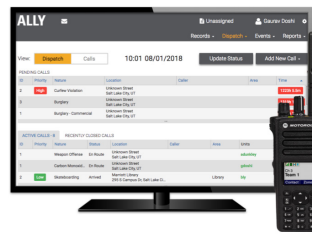

ANALYZE

REAL-TIME VIDEO VERIFICATION

Control room operator receives the emergency alert, verifies the location of the worker and uses live video to evaluate and monitor the circumstances of the incident.

COMMUNICATE

NOTIFICATION COMMUNICATED

Based on defined protocols, the plant emergency response team is dispatched to assist the worker and investigate using real-time location data.

RESPOND

FIRST RESPONSE DISPATCHED

On-site or local first responders arrive to provide medical attention. An incident is logged with pre-populated fields and relevant data for analysis and claims

Technology View

DETECT

- Radio Communications - Man Down Detection, Emergency/Duress Button

ANALYZE

- Avigilon Video Security Cameras
- Avigilon Control Center
- Identity Search
- Control Room Solutions

COMMUNICATE

- Radio Communications with GPS: Voice & Multimedia
- WAVE PTX: Broadband Push-to-Talk with Multimedia Sharing
- Dispatch Software