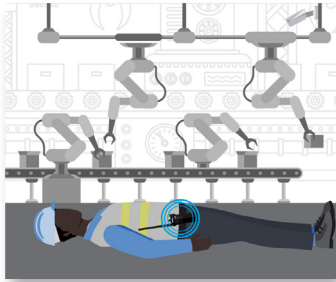

USE CASE WORKER DOWN

Safe Manufacturing

Operational View

DETECT

WORKER DOWN ALERT

Man Down feature on radio detects a fallen worker in remote area of the plant and automatically sends an alert over the radio network to security and operations.

ANALYZE

REAL-TIME VIDEO VERIFICATION

Control room operator receives the emergency alert, verifies the location of the worker and uses live video to evaluate and monitor the circumstances of the incident.

On-site or local first responders arrive to provide medical attention. An incident is logged with pre-populated fields and relevant data for analysis and claims

Technology View

DETECT

- Radio Communications - Man Down Detection, Emergency/Duress Button