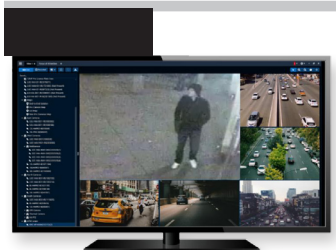

Technology View

DETECT

- Avigilon Camera
- Access Control Manager
- Radio Alert