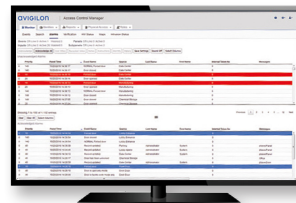

Technology View

DETECT

- Avigilon Cameras
- Access Control Manager
- Radio Alert

ANALYZE

- Avigilon Cameras
- Access Control Center
- Watch List
- Focus of Attention

COMMUNICATE

- Dispatch
- WAVE PTX Broadband Push-To-Talk
- Radio Communications

RESPOND

- Access Control Manager
- Critical Connect

Motorola Solutions, Inc., 10 Wesley Court, Tally Ho Business Park, Burwood East, Victoria 3151 Australia. motorolasolutions.com

MOTOROLA, MOTO, MOTOROLA SOLUTIONS and the Stylized M Logo are trademarks or registered trademarks of Motorola Trademark Holdings, LLC and are used under license. All other trademarks are the property of their respective owners. © 2020 Motorola Solutions, Inc. All rights reserved. 08-2020