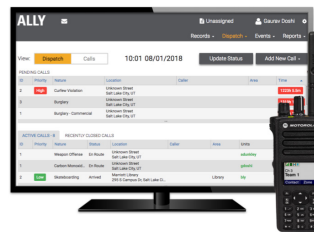

RESPOND

INCIDENT MANAGED & REPORTED

An incident is logged with pre-populated fields and relevant data, allowing for further training and analysis.

Technology View

DETECT

- Avigilon Video Security Cameras
- Licence Plate Recognition
- Avigilon Control Center
- Radio Alert

ANALYZE

- Avigilon Video Security Cameras
- Avigilon Control Center
- Watch List
- Focus of Attention
- Radio Alert

COMMUNICATE

- Radio Communications: Voice & Multi-media
- WAVE PTX: Broadband Push-to-Talk with Multimedia Sharing
- Dispatch Software