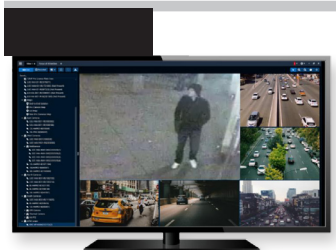

USE CASE RESTRICTED AREA ACCESS

Safe Airports

Operational View

DETECT

MOVEMENT RECOGNIZED IN RESTRICTED AREA

Alert sent to security about activity detected in a restricted area with no anticipated entry.

ANALYZE

APPEARANCE TRACKED IN TERMINAL

The intruder's appearance is captured and automatically tracked over multiple areas and camera.

COMMUNICATE

NOTIFICATION COMMUNICATED

After the initial radio alert, intruder image and location sent to nearby security teams in the field.

RESPOND

INCIDENT MANAGED AND REPORTED

Security incident is logged with pre-populated fields and relevant data allowing for further training and analysis.

Technology View

DETECT

- Avigilon Camera
- Access Control Manager
- Radio Alert