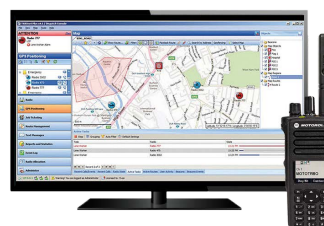

USE CASE RESTRICTED AREA ACCESS

Safe Airports

Operational View

DETECT

MOVEMENT RECOGNIZED IN RESTRICTED AREA

Alert sent to security about activity detected in a restricted area with no anticipated entry.

ANALYZE

APPEARANCE TRACKED IN TERMINAL

The intruder's appearance is captured and automatically tracked over multiple areas and camera.

COMMUNICATE

NOTIFICATION COMMUNICATED

After the initial radio alert, intruder image and location sent to nearby security teams in the field.

RESPOND

INCIDENT MANAGED AND REPORTED

Security incident is logged with pre-populated fields and relevant data allowing for further training and analysis.

Technology View

DETECT

- Avigilon Camera
- Access Control Manager
- Radio Alert

ANALYZE

- Avigilon Cameras
- Appearance Search
- Avigilon Control Center

COMMUNICATE

- CommandCentral Aware Enterprise
- WAVE PTX/ Broadband Push To Talk
- Radio Communications
- Dispatch
- AVTEC

RESPOND

- Ally Incident Management
- SmartPTT PLUS and TRBOnet PLUS
- AVTEC
- CommandCentral Aware Enterprise