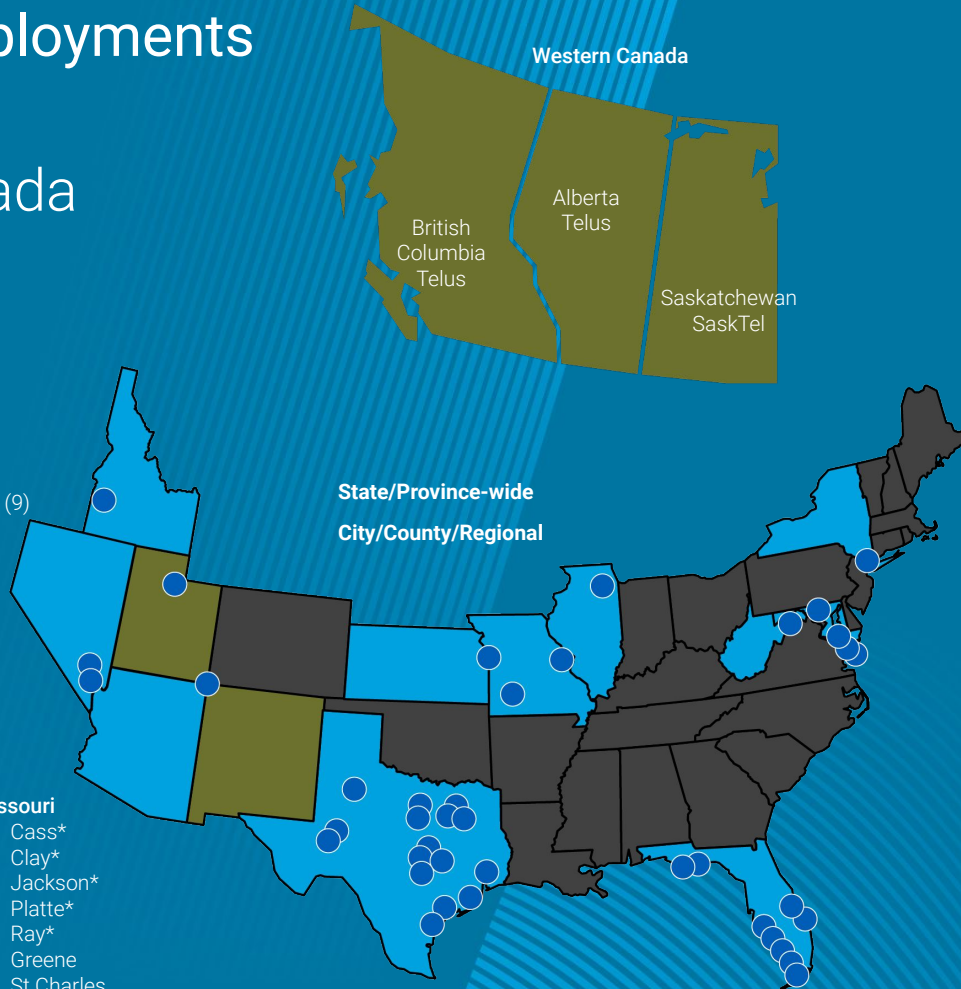

Nevada

- Las Vegas Metro PD
- North Las Vegas PD

Idaho

- Ada County

Kansas

- Johnson*
- Leavenworth*
- Miami*
- Wyandotte*

New Mexico

- Statewide Deployment
- Navajo Nation (AZ, NM, UT)

Missouri

- Cass*
- Clay*
- Jackson*
- Platte*
- Ray*
- Greene
- St Charles

Western Canada

British Columbia
Telus

Alberta
Telus

Saskatchewan
SaskTel

State/Province-wide
City/County/Regional

New York

- New York City

Maryland

- Allegany
- Anne Arundel
- Baltimore City
- Carroll
- Frederick
- Garrett
- Howard
- Prince George's
- Washington

West Virginia

- Berkeley
- Jefferson

Illinois

- Chicago

Florida

- Charlotte
- Collier
- Manatee
- Martin
- Okaloosa
- Sarasota
- St. Lucie
- Walton
- Lee