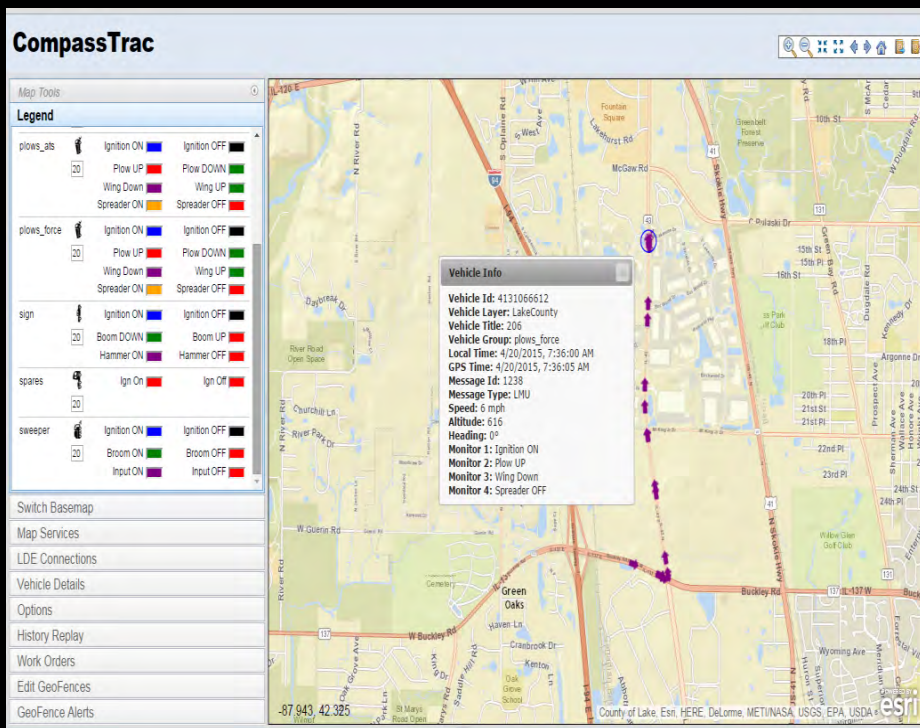

CompassCom: CompassTrac

Motorola's 3rd Party Applications Partner, CompassCom®, provides an affordable and flexible solution for personnel safety, incident management, interoperability and situational awareness.

IMPROVE SAFETY AND REDUCED RISK

- Safety for lone worker
- Monitor vehicle breakdown
- Accountability for customer service and legal action
- Track driving behavior to manage cost and risk

DISPATCH EFFICIENCY AND CUSTOMER SERVICE

- Reduce response times
- Real time situation awareness - dispatch nearest vehicle
- Compare planned routes to actual routes

INCREASE PRODUCTIVITY

- Monitor and measure completion of tasks
- Increased efficiency and reduce overtime
- More cost effective routes per resource

REDUCE OPERATING COSTS

- Eliminate excess vehicles
- Ensure preventative maintenance is completed
- Monitor miles driven, reduce engine idle time & fuel cost
- Monitor and manage materials – snow salt and liquid

INTEROPERABILITY

- Messaging and status between Broadband & LMR users