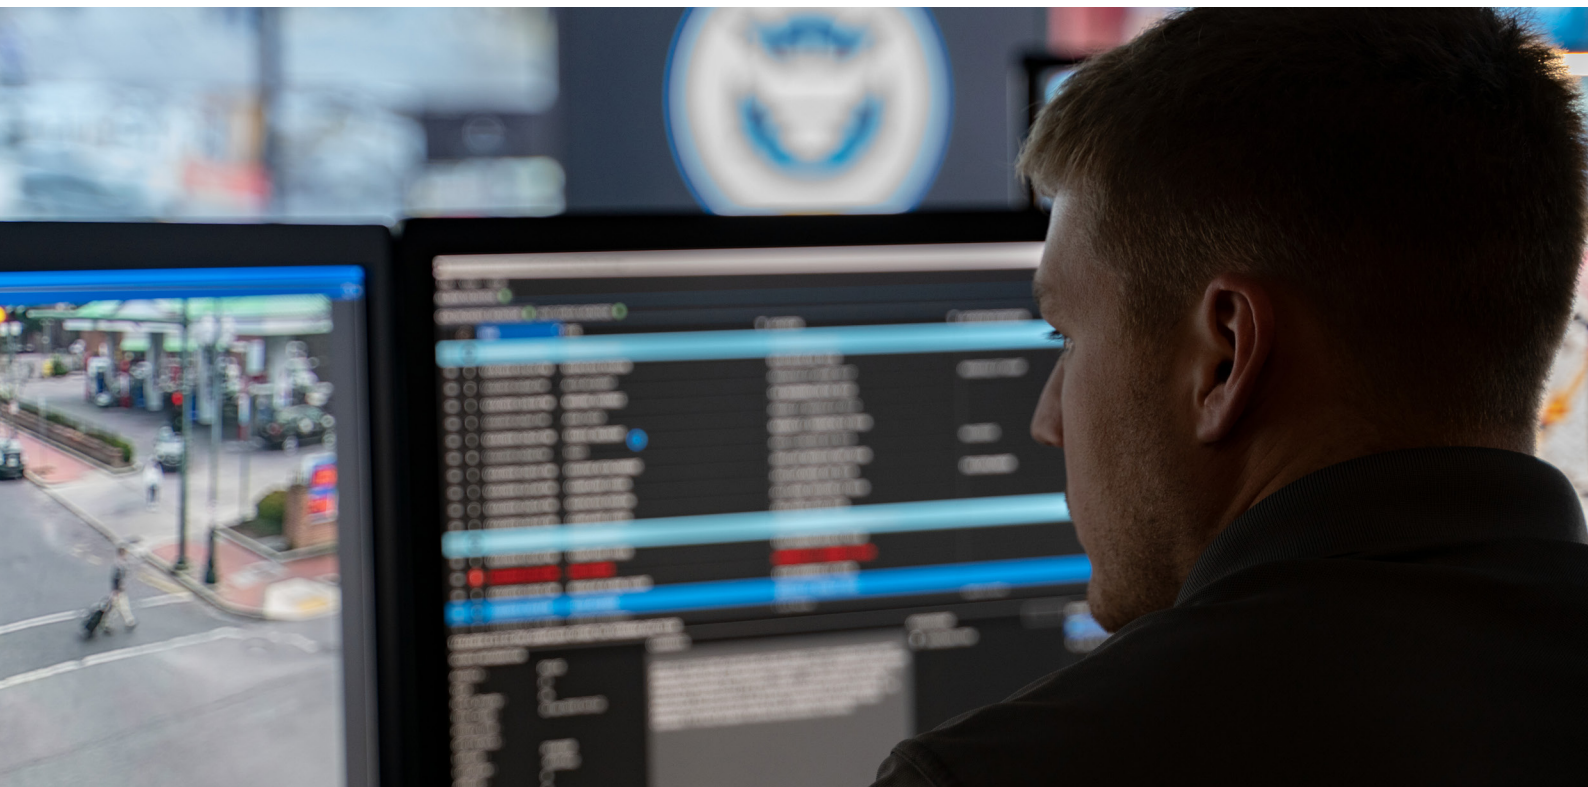

The VT-100 offers a new perspective when it matters most.

“THE INDISPUTABLE EVIDENCE CAPTURED BY A VIDEOTAG IS PERFECT FOR INCIDENT MANAGEMENT AND RESPONSE.”

RECORD. RESPOND. PROTECT.

Creating a safe working environment is a top priority. Thanks to remote alarm activation, the VT-100 empowers control room teams to respond swiftly when incidents occur. Protecting your people and promoting a safety-first culture.

PUSH-TO-STREAM ALERTING

Press record to send an instant alert to the control room for faster incident response and better protection.

Control room teams need visibility of situations on the ground to respond effectively.

Customise the front tag with your logo and brand colours to make the VT-100 an integral part of your staff uniform.

VMS INTEGRATION

Empowering your teams to see the bigger picture is essential for a safe and efficient workplace. Adding body-worn cameras to existing CCTV infrastructure delivers a first-person point of view to your security and surveillance operations.

RAPID CAMERA ALLOCATION

Organisations with a large workforce need a fast and efficient method of allocating body-worn cameras. Staff simply swipe their RFID tag or ID card to obtain a VT-100 for the duration of a shift.