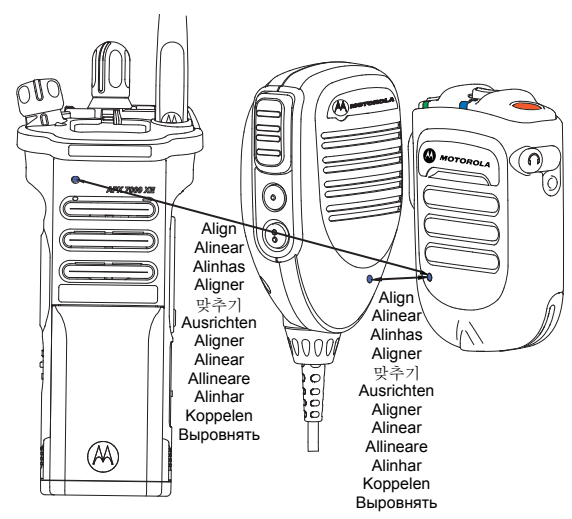

TO TRANSFER AUDIO

POWER INDICATOR

Power Indicator LED	
State	LED Indication
90%	Green LED
10%	Yellow LED
3%	Red LED

AUDIO INDICATOR

Audio Indicator LED	
State	LED Indication
Speaker icon	Blue LED
Speaker icon with slash	Grey LED
Speaker icon with slash and red	Red LED