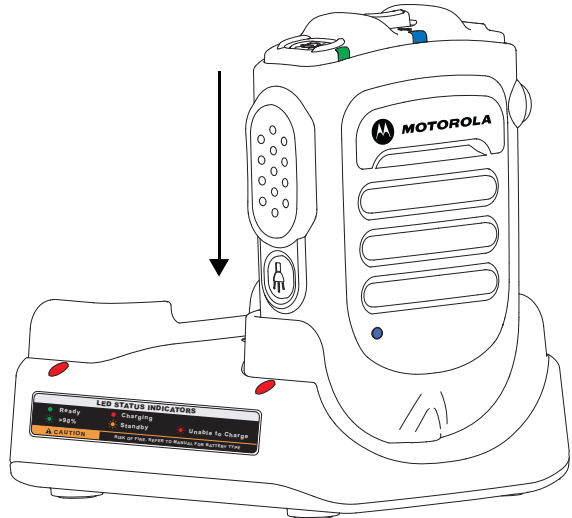

WIRELESS REMOTE SPEAKER MICROPHONE OVERVIEW

DUAL-UNIT CHARGER OVERVIEW

BATTERY OVERVIEW

MOBILE MICROPHONE GATEWAY OVERVIEW