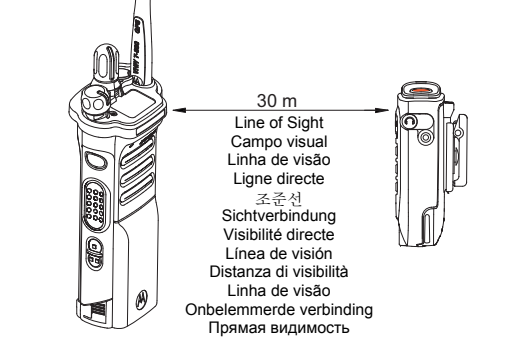

REPLACEABLE PARTS

Part Number	Description
PMLN6743_	Swivel Clip
42009312001	D-Ring Swivel Clip
PMKN4162_	Mobile Microphone with Bluetooth Gateway Radio Interface Cable
PMKN4163_	Mobile Microphone with Bluetooth Gateway USB Programmable Cable
PMNN4461_	Battery, Standard Li-Ion 1750M1800T
25012022001*	Power Supply, Charger Switch Mode, 110 – 240 V US/NA/ JPN/TAIWAN
25012022002	Power Supply, Charger Switch Mode, 110 – 240 V EURO
25012022003	Power Supply, Charger Switch Mode, 110 – 240 V UK
25012022004	Power Supply, Charger Switch Mode, 110 – 240 V CHINA
25012022006	Power Supply, Charger Switch Mode, 110 – 240 V AUS/NZ
25012022007	Power Supply, Charger Switch Mode, 110 – 240 V BRZ
25012022008	Power Supply, Charger Switch Mode, 110 – 240 V ARG
25012022009	Power Supply, Charger Switch Mode, 110 – 240 V KOR
HLN9073_	Microphone Hang-up Clip
KT-SB1X-LANYD3	Standard Lanyard with Velcro
RLN6544_	Wireless Remote Speaker with Battery and Clip

* Charger only UL approved when shipped with this power supply. (Applicable for North America region only)
* Chargeur approuvé UL uniquement lorsque livré avec ce bloc d'alimentation. (Applicable pour la région Amérique du Nord seulement)

FOR MORE INFORMATION, VISIT

ANATEL LABELS

This equipment operates as a secondary user, so it is not entitled to protection from harmful interferences, even if generated by similar equipment, and it may not cause harmful interference on systems operating as primary users.