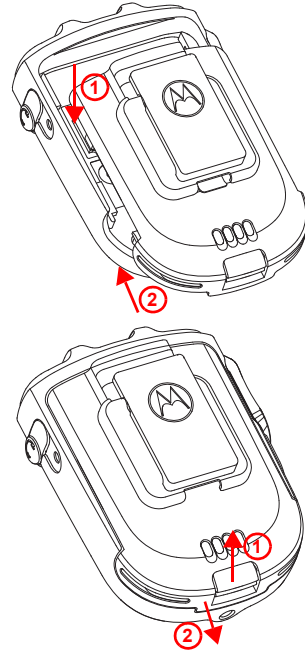

ATTACH AND DETACH BATTERY

TO CHARGE