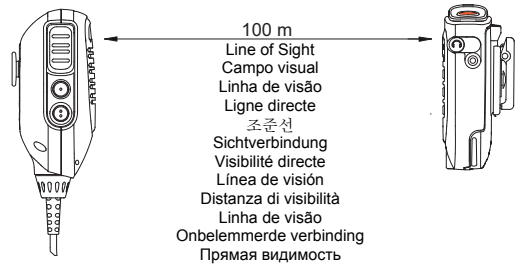

LONG RANGE

SHORT RANGE