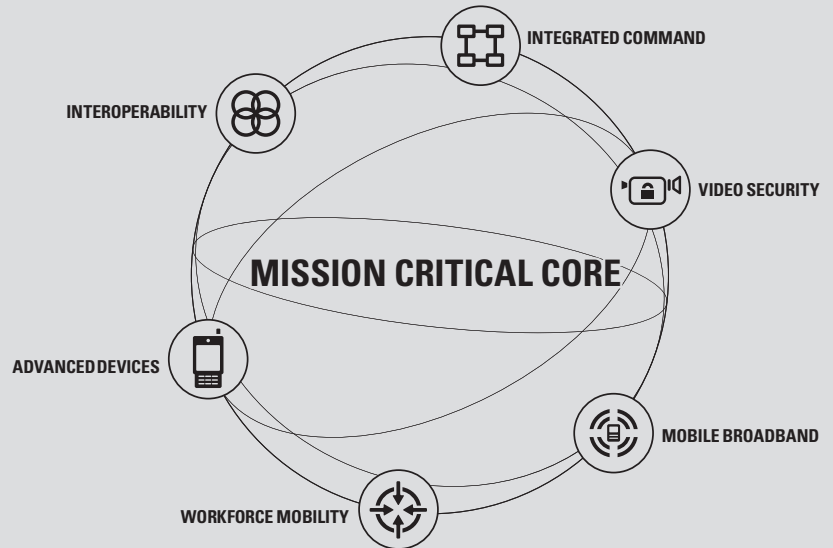

THE MOST COMPREHENSIVE NEXT GENERATION PLAN IN THE INDUSTRY

Public Safety LTE is an integral component of Motorola's Next Generation of Public Safety platform. The industry's most comprehensive approach for delivering advanced communications to the nation's public safety agencies, Motorola's Next Generation Public Safety platform will connect mission critical voice and data, broadband multimedia services, and advanced applications to the world's most trusted two-way radios, rugged in-vehicle workstations and a new arena of innovative public safety handheld data devices.

MOTOROLA NEXT GENERATION PUBLIC SAFETY

Real-time, multimedia information delivered over the world's most advanced broadband networks and firmly secured to the path of the responder's voice lifeline.

- One mission critical voice and broadband multimedia platform
- Voice, data, video converge from across the enterprise
- Rugged radios collaborate with unprecedented broadband devices

TRUSTED INNOVATION YESTERDAY, TODAY AND TOMORROW

Motorola is a global communications leader powered by a passion to invent and an unceasing commitment to advance the way the world connects.

OVER 75 YEARS OF COLLABORATION WITH PUBLIC SAFETY

Motorola is the leading provider of reliable, innovative, proven, mission critical communications that help save lives and protect the security of communities. Motorola is committed to continuing that relationship with an end-to-end LTE solution tailored and hardened to meet the strictest requirements of public safety missions.

MOTOROLA NEXT GENERATION PUBLIC SAFETY PLATFORM

Today, Motorola is driving the industry's most comprehensive plan for delivering advanced communications to the nation's public safety agencies. With stronger networks and greater capabilities, public safety agencies can supplement voice with rich data and video content to empower first responders with the best information when and where it matters most.

Motorola, Inc. 1301 E. Algonquin Road, Schaumburg, Illinois 60196 U.S.A. motorola.com/nextgen

MOTOROLA, MOTO, MOTOROLA SOLUTIONS and the Stylized M Logo are trademarks or registered trademarks of Motorola Trademark Holdings, LLC and are used under license. All other trademarks are the property of their respective owners. © 2010 Motorola, Inc. All rights reserved.

RO-14-2017