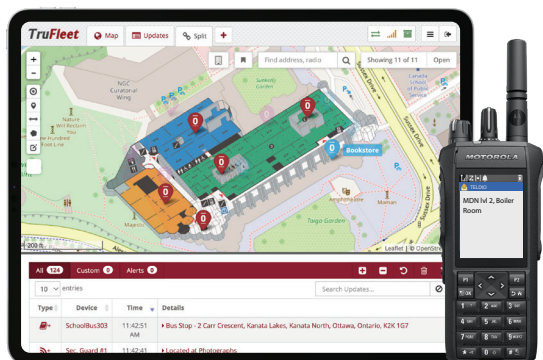

TELDIO TRUFLEET

Location Tracking and Fleet Management

Track and manage people, vehicles, and assets, both indoors and outdoors using your two-way radio network.

HOW IT WORKS

Teldio TruFleet tracks, monitors, and manages your employees, assets, and fleets in real-time using rich and intuitive web-based interface which can be accessed on your desktop, tablet, or mobile phone to improve communication, enhance productivity and increase safety.

INDOOR & OUTDOOR TRACKING

Track your vehicles, employees, and assets both indoors and outdoors.

REPLAYS & REPORTING

View, search, replay, and report on any radios in your network from any time period.

EMERGENCY MONITORING

Identify and resolve potential threats before they escalate - receive notifications with employee locations when emergencies arise.

ENHANCE YOUR MOTOTRBO RADIOS WITH PRECISION LOCATION CAPABILITIES AND AUTOMATION

Indoor Tracking

Monitor Your Employees Location and Safety

Track the location of your personnel to quickly find employees in an emergency or to direct the closest person to an event.

Outdoor Tracking

Track Your Fleet and Valuable Assets