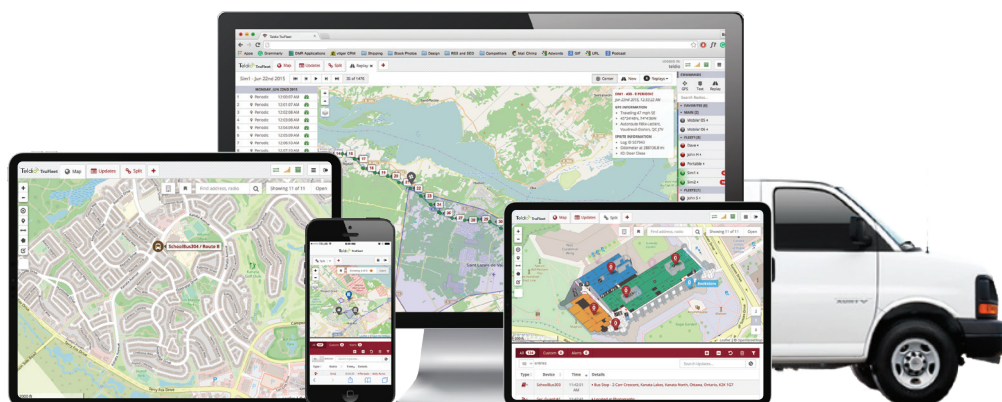

TELDIO TRUFLEET

Location Tracking and Fleet Management

Track and manage people, vehicles, and assets, both indoors and outdoors using your two-way radio network.

HOW IT WORKS

Teldio TruFleet tracks, monitors, and manages your employees, assets, and fleets in real-time using rich and intuitive web-based interface which can be accessed on your desktop, tablet, or mobile phone to improve communication, enhance productivity and increase safety.

INDOOR & OUTDOOR TRACKING

Track your vehicles, employees, and assets both indoors and outdoors.

REPLAYS & REPORTING

View, search, replay, and report on any radios in your network from any time period.

EMERGENCY MONITORING

Identify and resolve potential threats before they escalate - receive notifications with employee locations when emergencies arise.

ENHANCE YOUR MOTOTRBO RADIOS WITH PRECISION LOCATION CAPABILITIES AND AUTOMATION

Indoor Tracking

Monitor Your Employees Location and Safety

Track the location of your personnel to quickly find employees in an emergency or to direct the closest person to an event.

Outdoor Tracking

Track Your Fleet and Valuable Assets