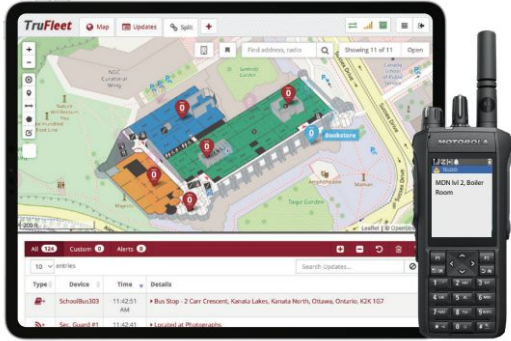

TELDIO TRUFLEET

Location Tracking and Fleet Management

HOW IT WORKS

Teldio TruFleet **tracks, monitors, and manages your employees, assets, and fleets in real-time** using rich and intuitive web-based interface which can be accessed on your desktop, tablet, or mobile phone to improve communication, enhance productivity and increase safety.

FEATURES

INDOOR & OUTDOOR TRACKING

Track your vehicles, employees, and assets both indoors and outdoors in real-time directly from your device.

REPLAYS & REPORTING

View, search, replay, and report on any radios in your network from any time period.

EMERGENCY MONITORING

Identify and resolve potential threats before they escalate - receive notifications with employee locations when emergencies arise.

SOLUTIONS

Indoor Tracking

Monitor Your Employees Location and Safety

Track the location of your personnel to quickly find employees in an emergency or to direct the closest person to an event.

Outdoor Tracking

Track Your Fleet and Valuable Assets

Know the location of your fleet of buses, utility trucks, or any vehicle or asset equipped with a MOTOTRBO radio in real-time.