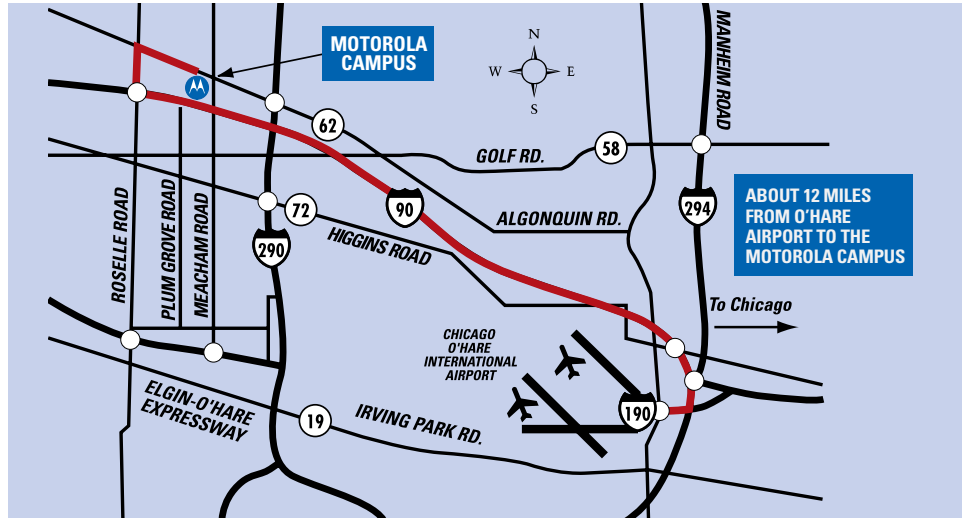

DIRECTIONS TO MOTOROLA TRAINING CENTER SCHAUMBURG, ILLINOIS

**MOTOROLA SOLUTIONS
TRAINING CENTER**
1295 EAST ALGONQUIN ROAD
SCHAUMBURG, IL 60196
CUSTOMERS – 855.619.9714
CHANNEL PARTNERS – 888.879.4167
 (LOCATED IN NORTHWEST
 SUBURBAN CHICAGO)

FROM O'HARE INTERNATIONAL AIRPORT:

Follow the "Exit to City" signs for approximately 1 1/2 miles. Then follow the Rockford signs to the Northwest Tollway (I-90). Proceed west on I-90 toward Rockford. Exit I-90 at Roselle Road and turn right (heading north). Follow Roselle Road to Algonquin Road (Illinois Rt. 62) and turn right (east). Proceed east past several stop lights to the Motorola Center campus. Turn right at Entrance A (West Drive) to enter the campus. Proceed through the guard station: show your ID and explain that you have training at the Galvin Center. At stop sign - turn right on Arbor Drive and follow the road around to the Galvin Center. **Go to Building D – Door 75.**