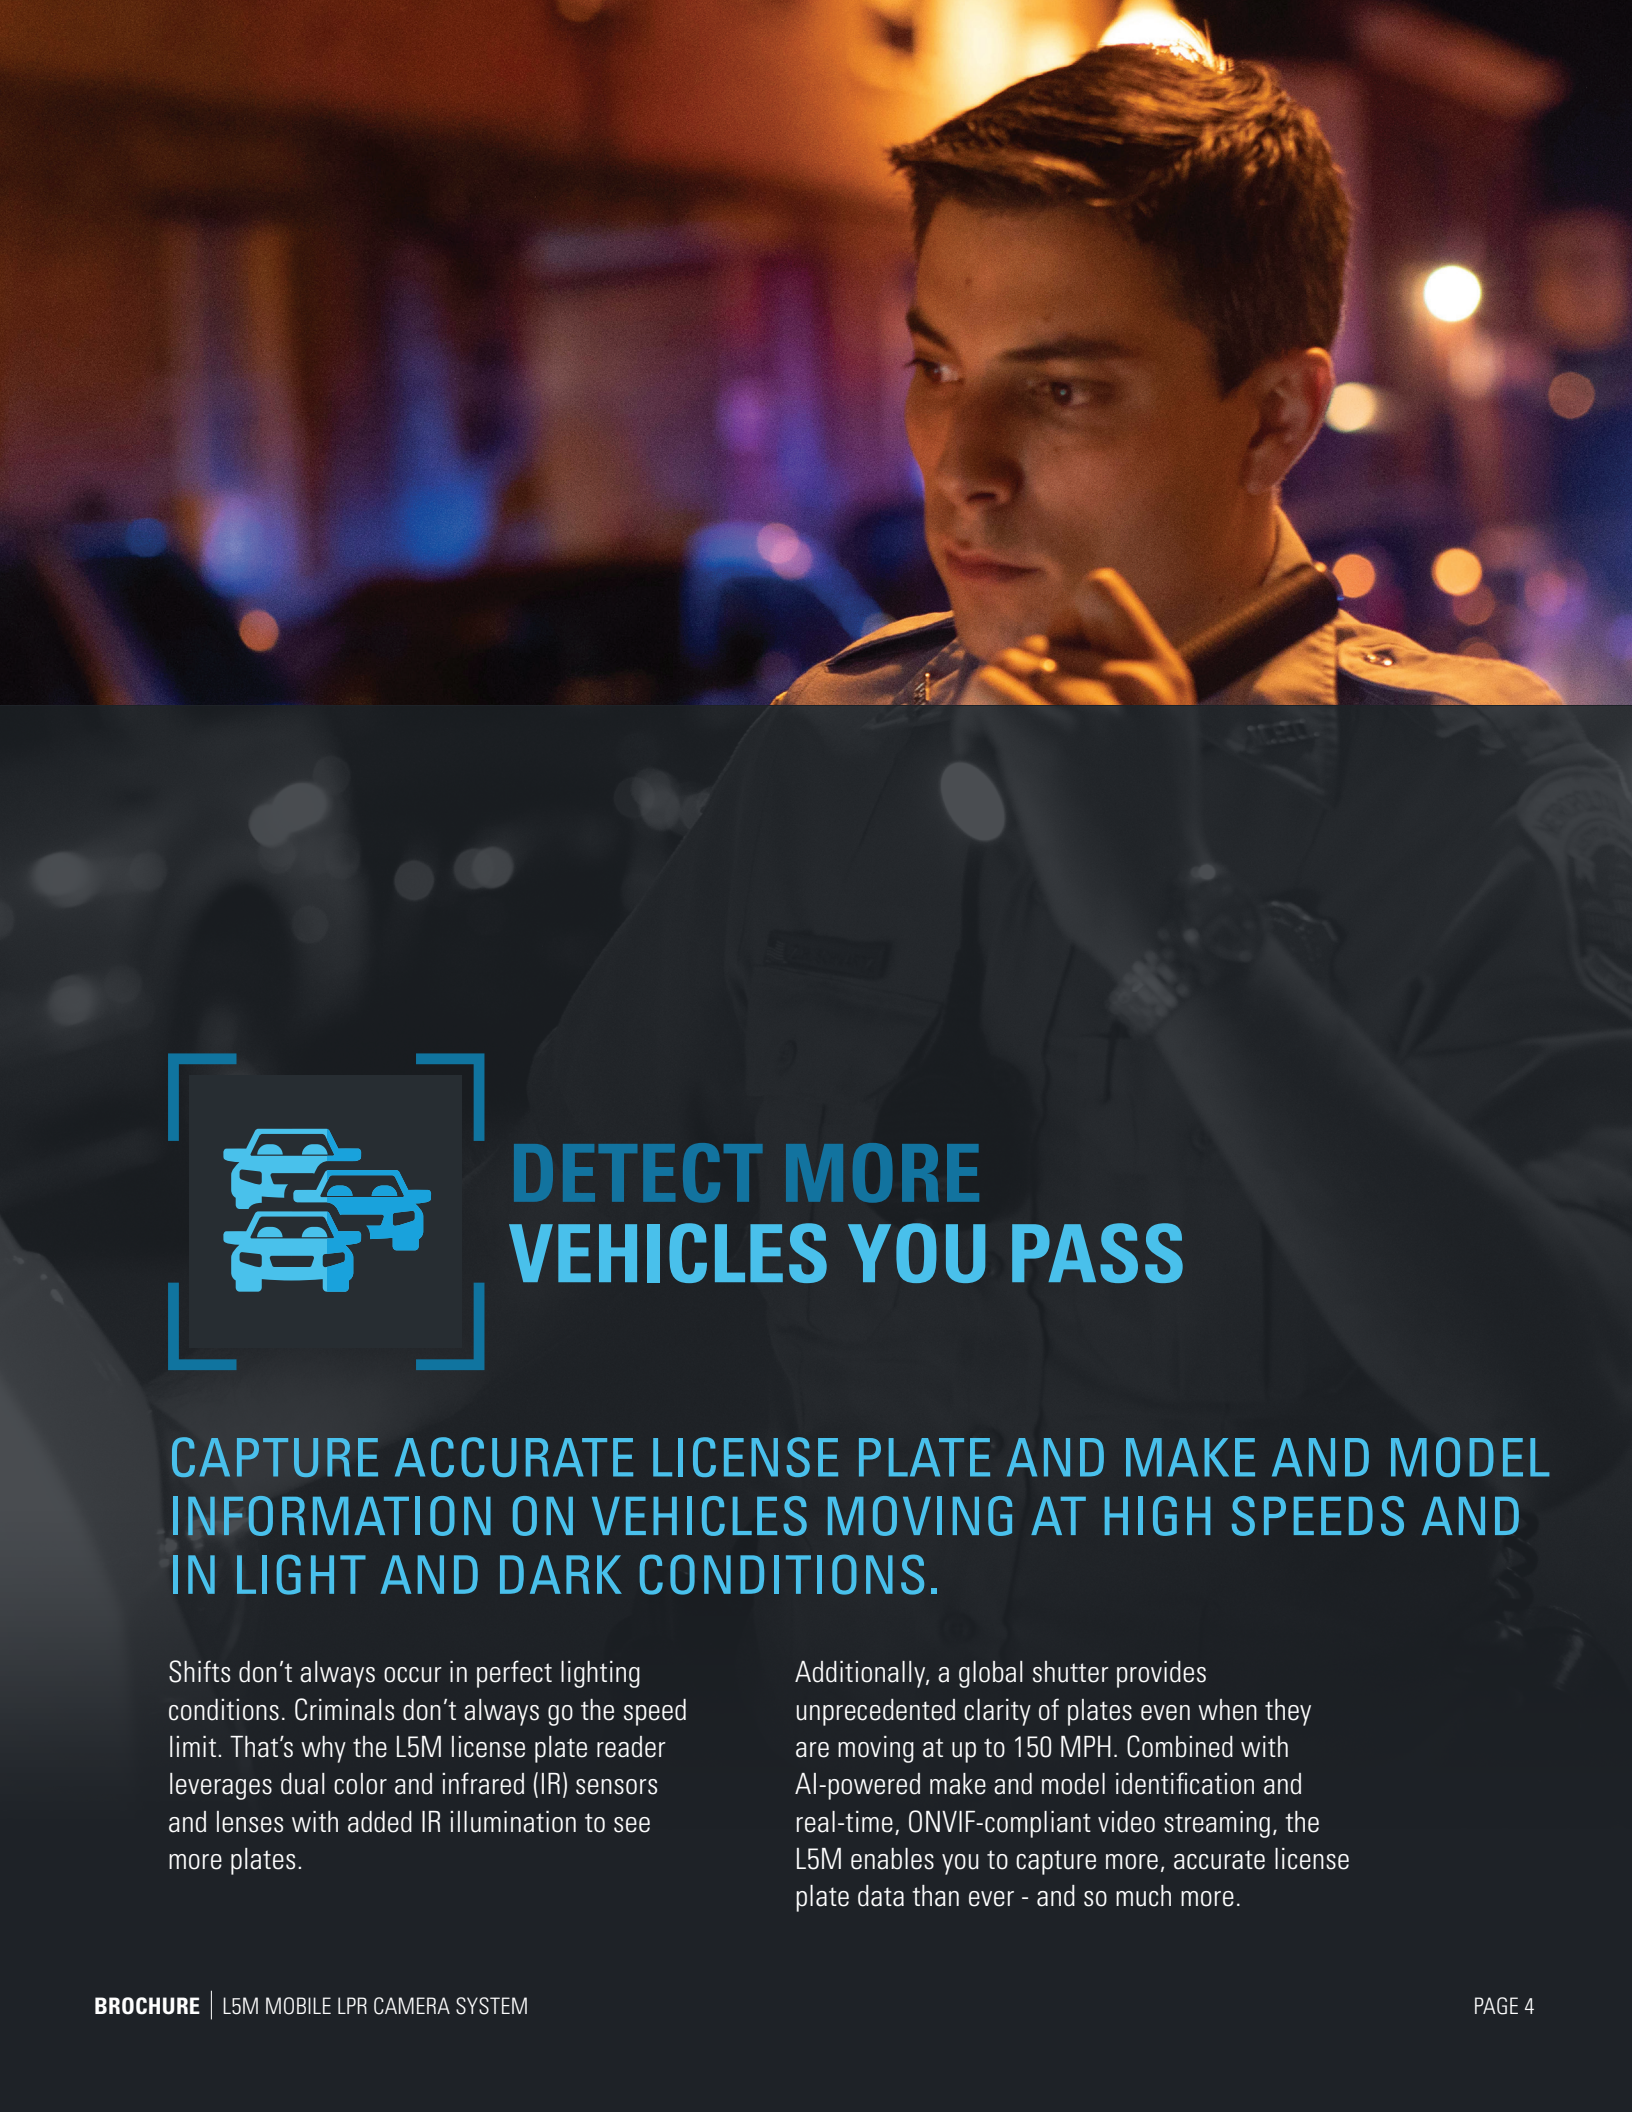

# DETECT. ANALYZE. RESPOND.

The L5M mobile license plate recognition (LPR) camera system is a high-performance solution meant for those who want to maximize detections and data collection to ensure their officers are their safest and most productive while on the road.

With a new, industry-leading image sensor, the L5M provides unprecedented low light performance for accurate license plate and vehicle make and model recognition.

A global shutter ensures clear image capture of license plates moving at higher speeds than ever. And our modernized in-car user experience makes all the tools officers need to stay alert and conduct investigations easily accessible - enabling you to focus your enforcement.

## DETECT MORE VEHICLES YOU PASS

**CAPTURE ACCURATE LICENSE PLATE AND MAKE AND MODEL INFORMATION ON VEHICLES MOVING AT HIGH SPEEDS AND IN LIGHT AND DARK CONDITIONS.**

Shifts don't always occur in perfect lighting conditions. Criminals don't always go the speed limit. That's why the L5M license plate reader leverages dual color and infrared (IR) sensors and lenses with added IR illumination to see more plates.

Additionally, a global shutter provides unprecedented clarity of plates even when they are moving at up to 150 MPH. Combined with AI-powered make and model identification and real-time, ONVIF-compliant video streaming, the L5M enables you to capture more, accurate license plate data than ever - and so much more.