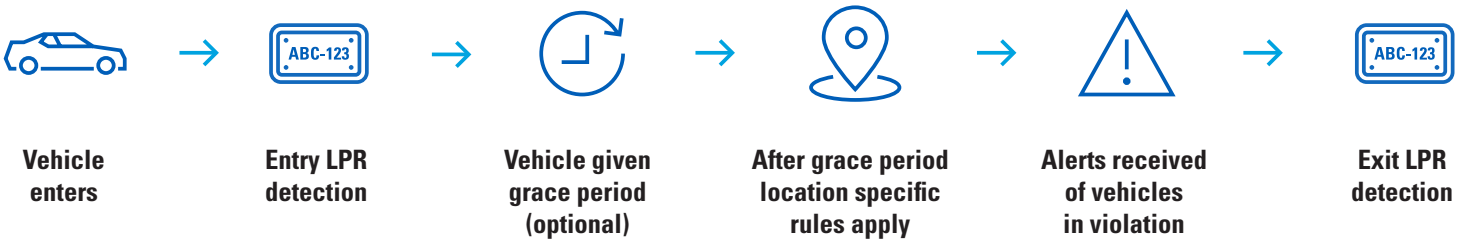

FIXED LICENSE PLATE ENABLED PARKING ENFORCEMENT

OCCUPANCY & DWELL TIME

Through real-time occupancy and vehicle dwell time, gain insights into parker trends and facility usage.

TIME LIMITED ENFORCEMENT

Support turnover and efficient enforcement of time-limited areas through LPR driven alerts.

UNAUTHORIZED ENFORCEMENT

Leverage third party API's to dispatch enforcement officers to potential violators within your facilities.

GATELESS LPR ENVIRONMENT

Get alerts in the field and the back office for parked vehicles in violation

VIGILANT SOLUTIONS IS NOW PART OF MOTOROLA SOLUTIONS

Questions? For custom pricing and other inquiries, please contact Vigilant Solutions Sales at [925.398.2079](tel:925.398.2079) or sales@vigilantsolutions.com